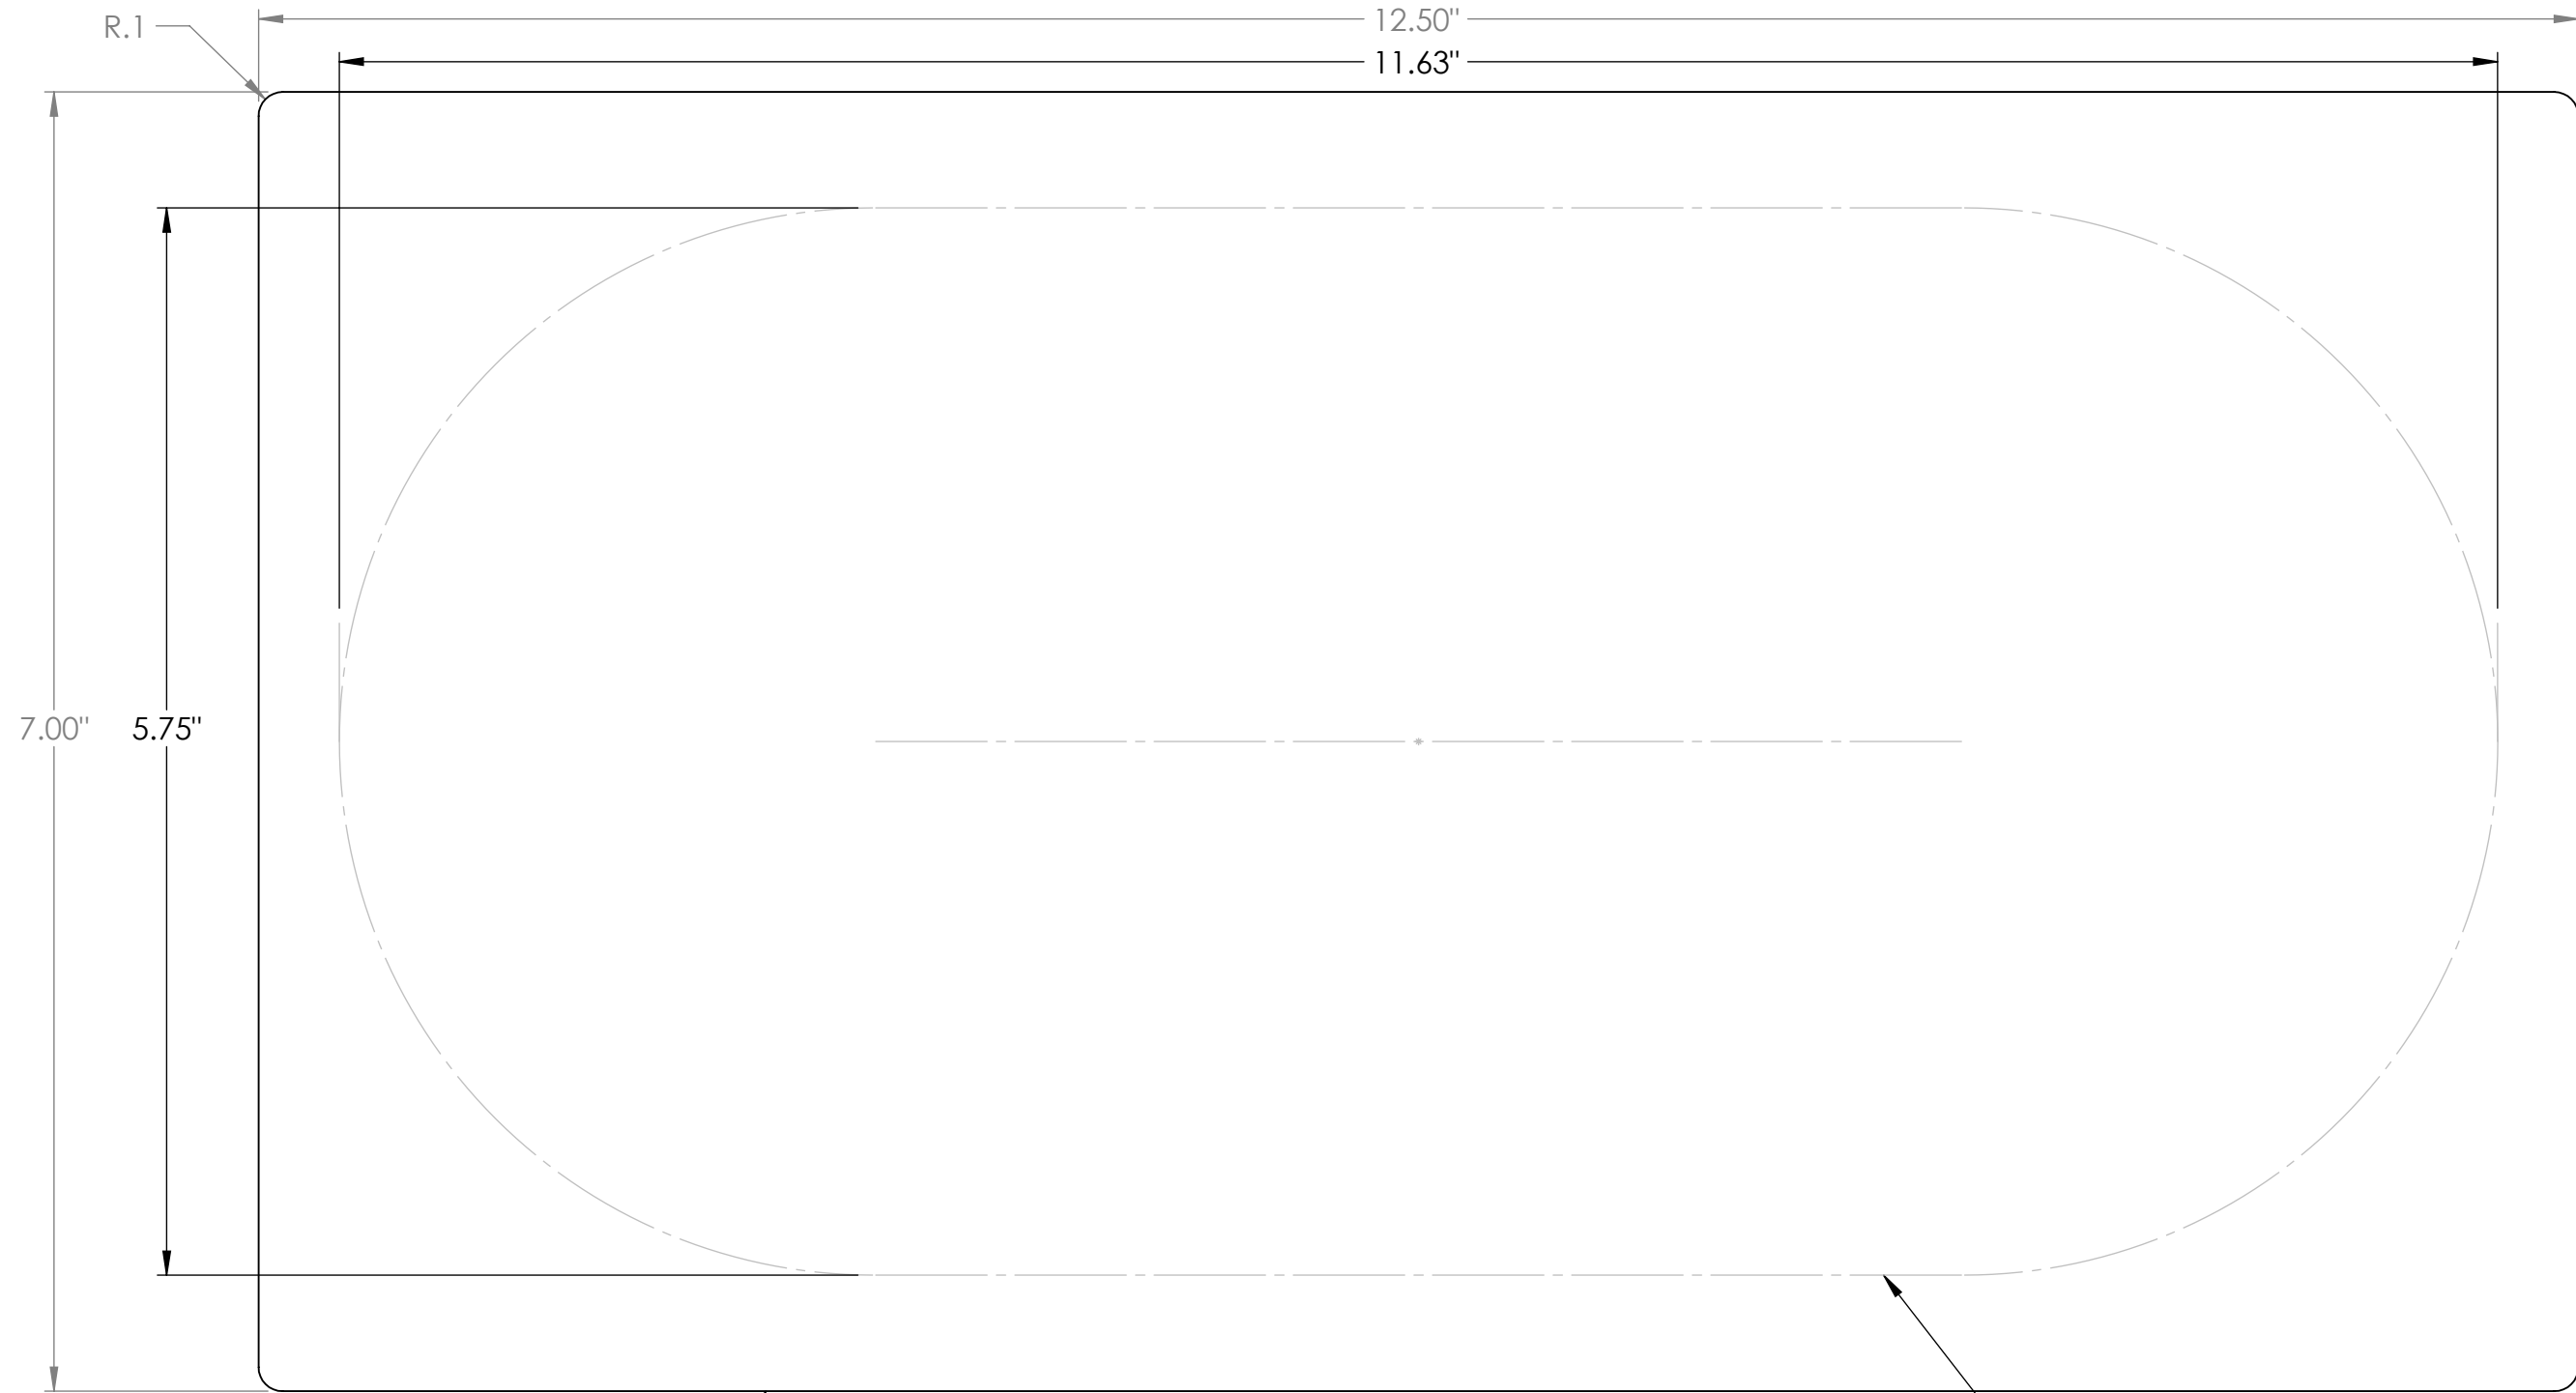

TEMPLATE SHARPS & WASTE CHUTE, 6804

FLANGE

PRINT ON 11 X 17 PAPER USING 1:1 SCALE

CUTOUT IN CONTERTOP