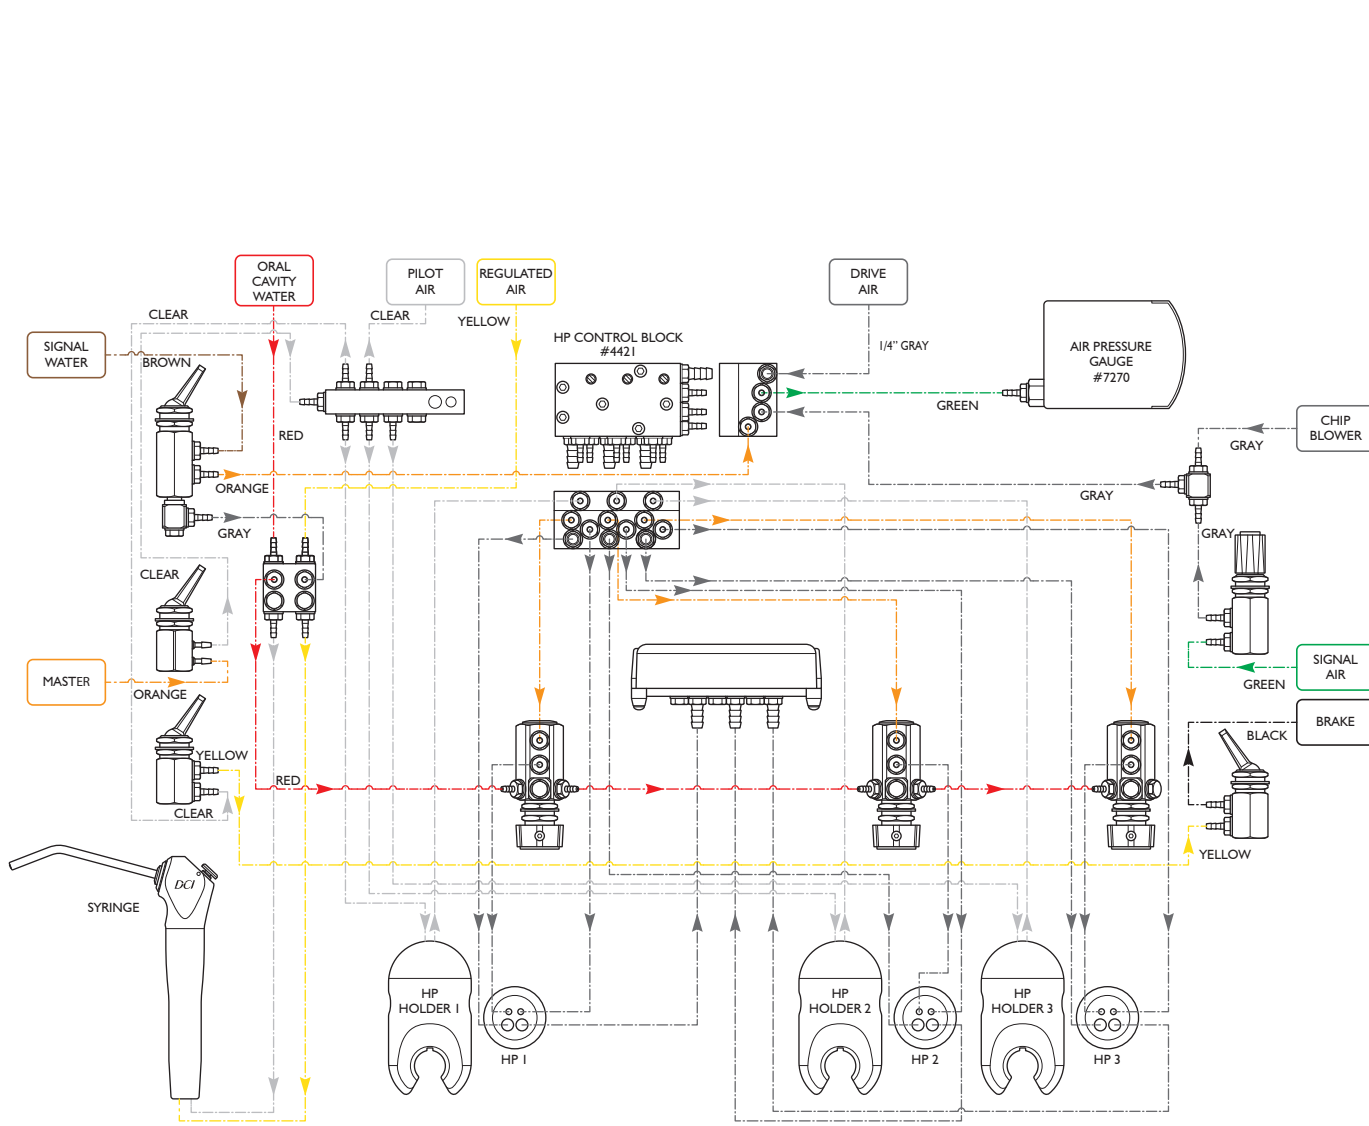

4378

Arm Mounted Automatic Control Unit for 3HP, Surf, to fit A-dec® Cascade®

DCI Tubing

MASTER	ORANGE
CHIP BLOWER	GRAY
SIGNAL WATER	BROWN
SIGNAL AIR	GREEN
DRIVE AIR	1/4" GRAY
PILOT AIR	CLEAR
REGULATED AIR	YELLOW
ORAL CAVITY WATER	RED
BRAKE	BLACK

A-dec® Tubing To Be Replace

A-dec® and Cascade® are registered trademarks of A-dec, Inc. DCI has no affiliation with A-dec and A-dec has not authorized DCI replacement parts to be used on or in connection with A-dec® products.