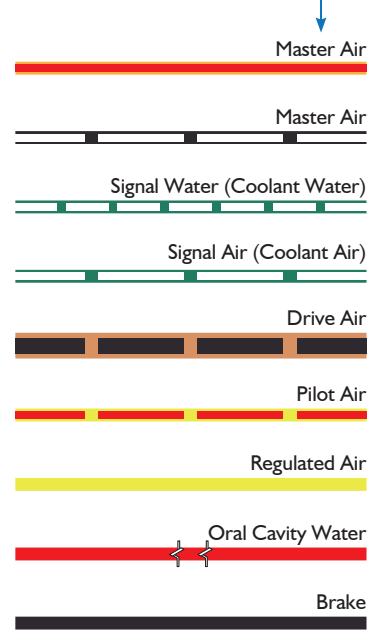

A-dec® Tubing To Be Replace

A-dec® and Cascade® are registered trademarks of A-dec, Inc. DCI has no affiliation with A-dec and A-dec has not authorized DCI replacement parts to be used on or in connection with A-dec® products.