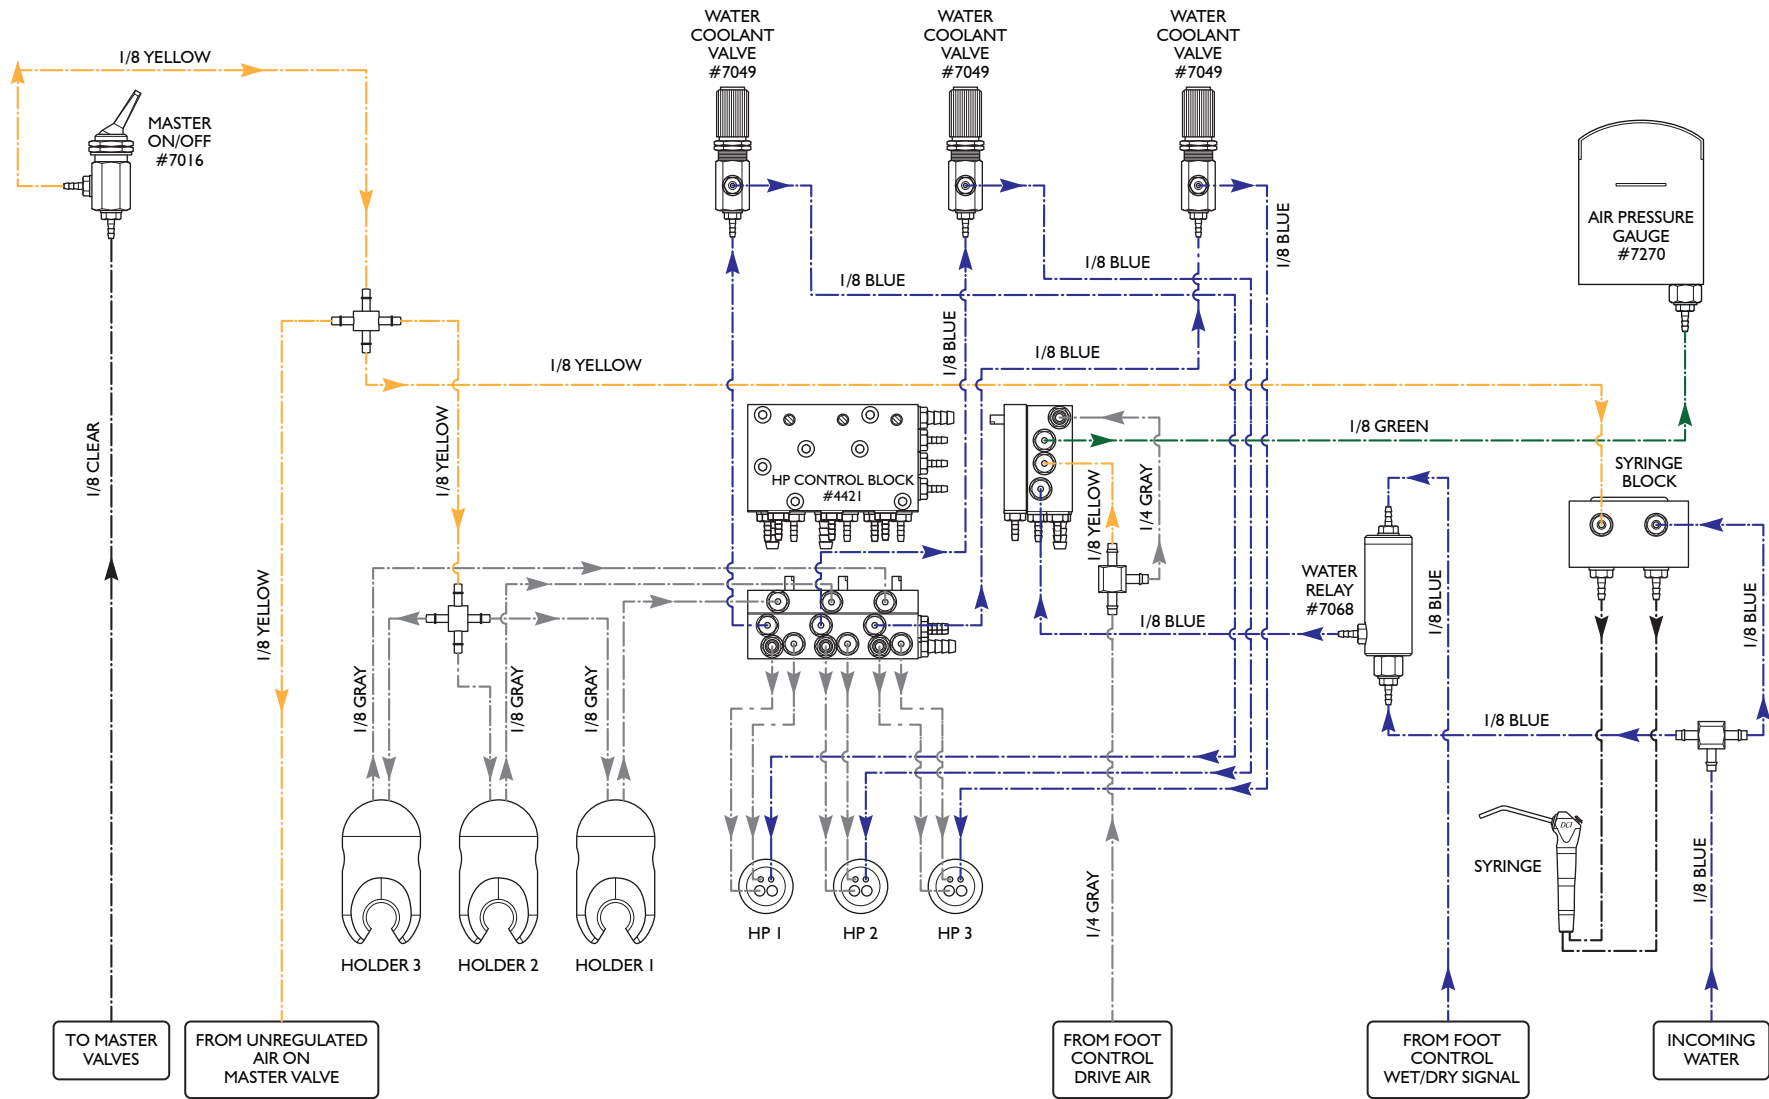

4415, 4416, 4446, 4447, 4453, 4454, 4460 Automatic Panel or Shelf Mount Plumbing Diagram

DCI