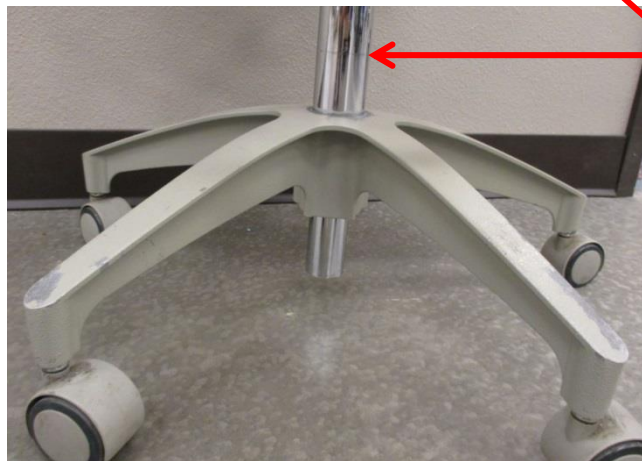

Topic: What stools does the 2962 cylinder fit?

P&C: Assistant Stool Model 2002

OEM P/N 041772

Marus: Assistant Stool Model DC5110

OEM P/N 75R089

A-dec®: Cascade Doctor Stool Model 1601

OEM P/N 65.0208.00 (Tall)

See next slide for dimensions

To Stool
base

To stool
seat