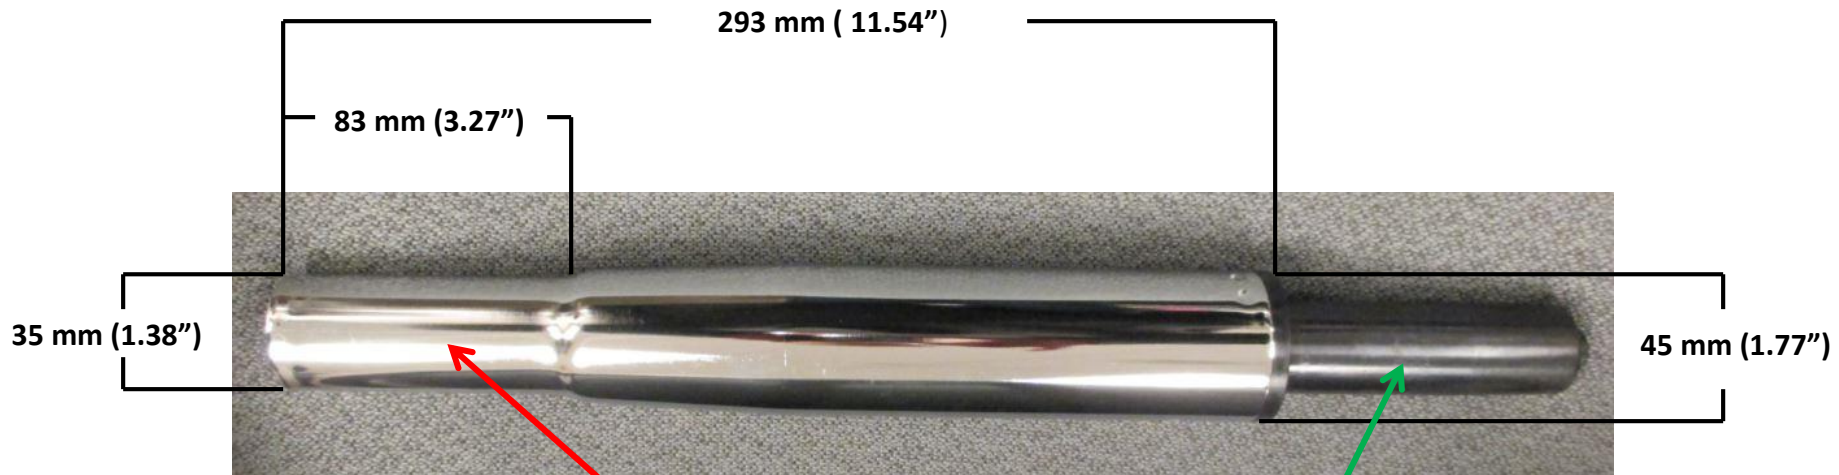

Topic: What stools does the 2962 cylinder fit?

P&C: Assistant Stool Model 2002

OEM P/N 041772

Marus: Assistant Stool Model DC5110

OEM P/N 75R089

A-dec®: Cascade Doctor Stool Model 1601

OEM P/N 65.0208.00 (Tall)

See next slide for dimensions

To Stool
base

To stool
seat