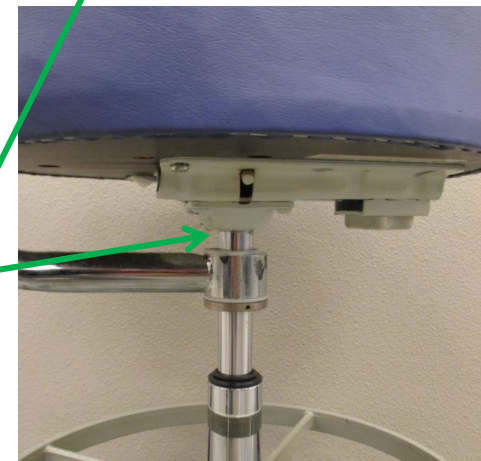

Topic: What stools does the 2962 cylinder fit?

P&C: Assistant Stool Model 2002

OEM P/N 041772

Marus: Assistant Stool Model DC5110

OEM P/N 75R089

A-dec®: Cascade Doctor Stool Model 1601

OEM P/N 65.0208.00 (Tall)

See next slide for dimensions

To Stool
base

To stool
seat