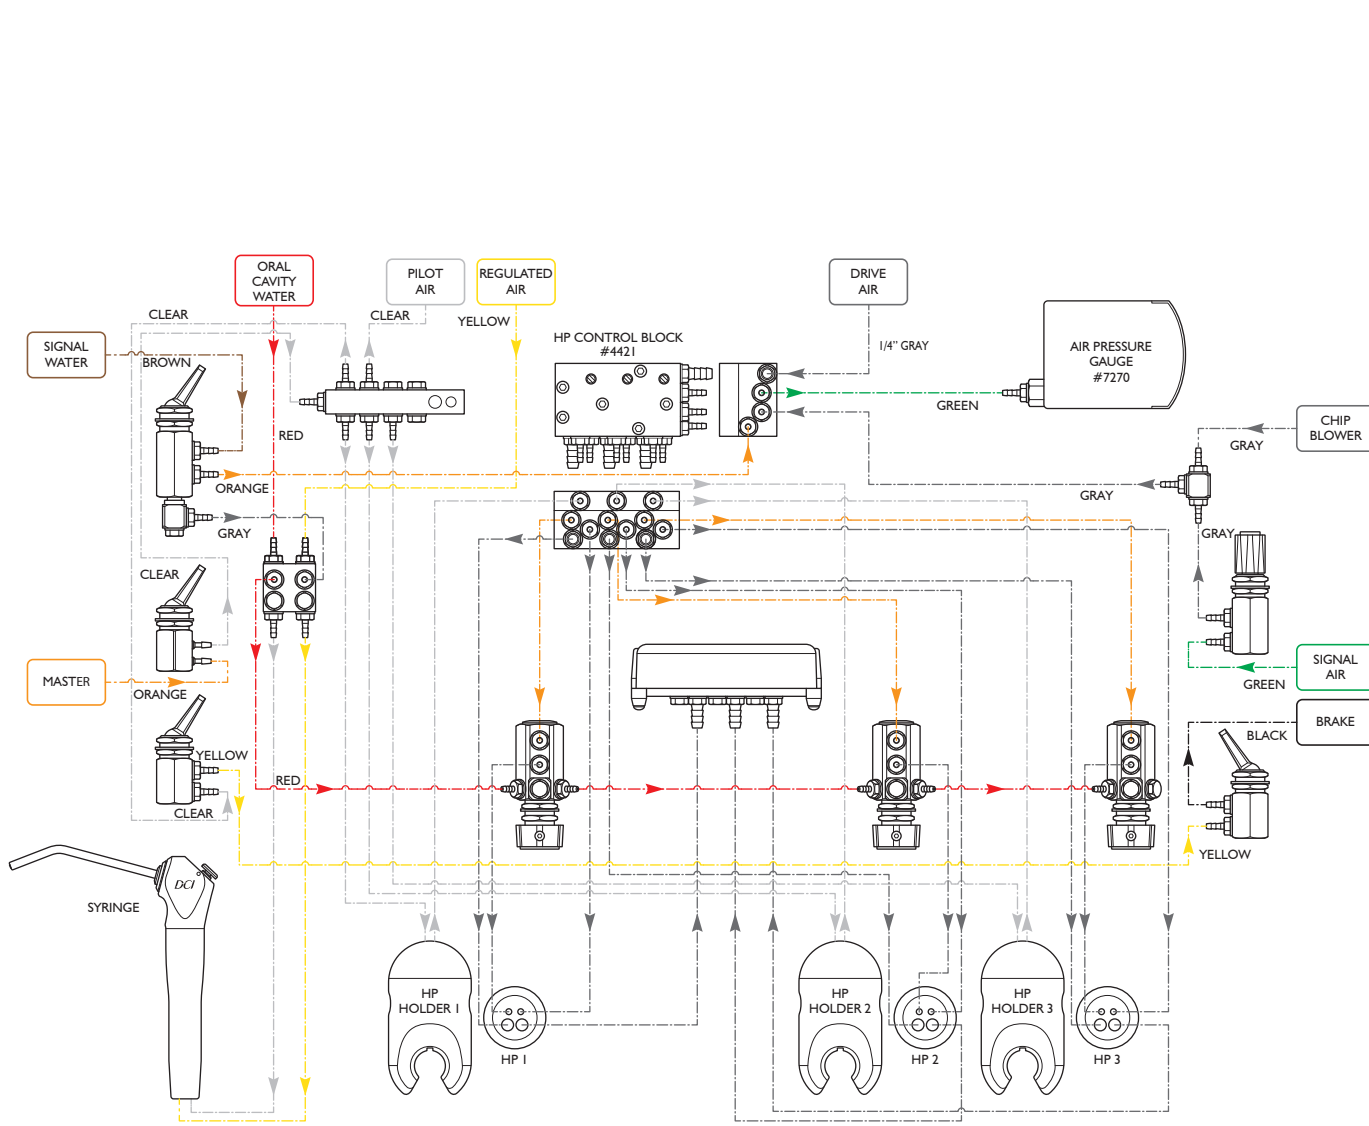

## Arm Mounted Automatic Control Unit for 3HP, Surf, to fit A-dec® Cascade®

### DCI Tubing

MASTER	ORANGE
CHIP BLOWER	GRAY
SIGNAL WATER	BROWN
SIGNAL AIR	GREEN
DRIVE AIR	1/4" GRAY
PILOT AIR	CLEAR
REGULATED AIR	YELLOW
ORAL CAVITY WATER	RED
BRAKE	BLACK

### A-dec® Tubing To Be Replace

A-dec® and Cascade® are registered trademarks of A-dec, Inc. DCI has no affiliation with A-dec and A-dec has not authorized DCI replacement parts to be used on or in connection with A-dec® products.