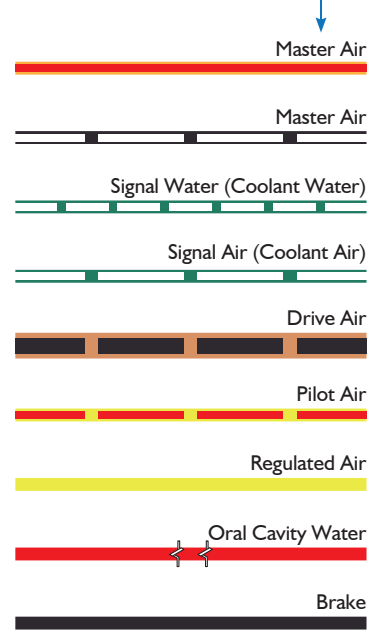

A-dec® Tubing To Be Replace

A-dec® and Cascade® are registered trademarks of A-dec, Inc. DCI has no affiliation with A-dec and A-dec has not authorized DCI replacement parts to be used on or in connection with A-dec® products.

PN 92918, Rev. D, 2021-02-11

www.dcionline.com
800-624-2793

DCI
305 N. Springbrook Road
Newberg, OR 97132, USA