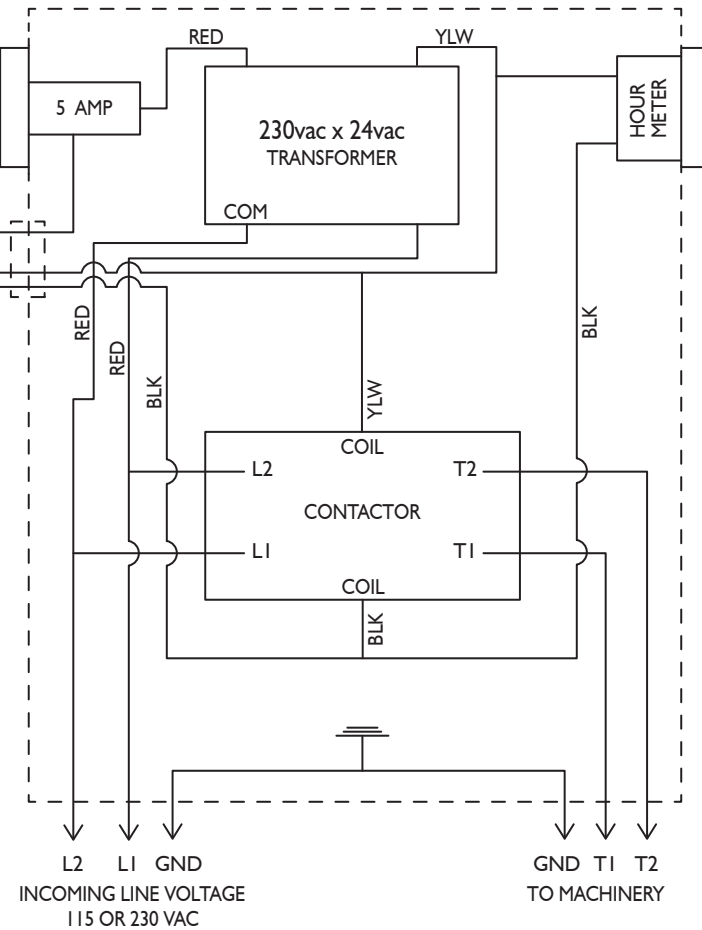

LOW VOLTAGE CONTROL BOX SCHEMATICS W/CROSS REFERENCE

WIRE

MANUFACTURER SWITCH

	R	Y	B
DCI McKesson	BLACK	YELLOW	RED
Matrx	WHITE	BLUE	RED
Air Techniques	ORANGE	BROWN	YELLOW
Midmark	RED	WHITE	BLUE
Dental EZ	YELLOW	BROWN	BLACK
Apollo	RED	WHITE	BLUE