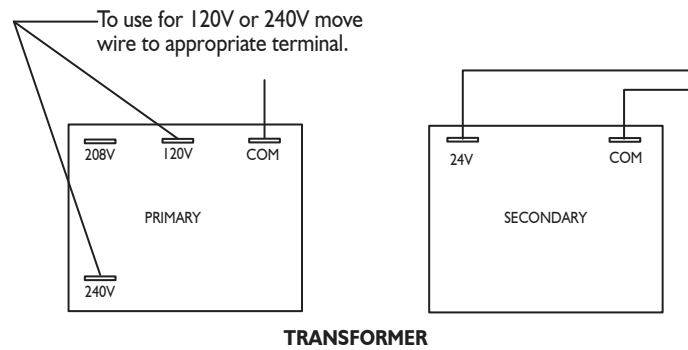

LOW VOLTAGE CONTROL BOX SCHEMATICS W/CROSS REFERENCE

WIRE

MANUFACTURER SWITCH

	R	Y	B
DCI McKesson	BLACK	YELLOW	RED
Matrx	WHITE	BLUE	RED
Air Techniques	ORANGE	BROWN	YELLOW
Midmark	RED	WHITE	BLUE
Dental EZ	YELLOW	BROWN	BLACK
Apollo	RED	WHITE	BLUE